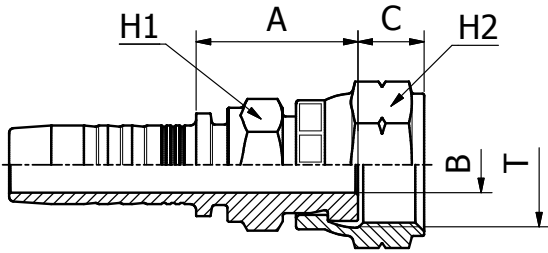

SAE STANDARD CONNECTIONS

M27411KR

**ORFS FEMALE
SAE J516 / ISO 12151-1 SHORT TYPE
(CRIMPED BACK-NUT)**

PART. REF.	HOSE BORE			Thread	DIMENSIONS mm						
	DN	Dash	inch		T	B	A	C	H1	H2	
M27411-04-04KR	6	- 4	1/4"	9/16" - 18	4.0	20.5	8.0	14.0	17.0		
M27411-06-06KR	10	- 6	3/8"	11/16" - 16	7.0	23.0	9.5	17.0	22.0		
M27411-08-08KR	12	- 8	1/2"	13/16" - 16	9.3	27.0	11.0	19.0	24.0		

FITTINGS 134

SAE STANDARD CONNECTIONS

M22441/M22443

**45° ORFS FEMALE SWEPT ELBOW
SAE J516 / ISO 12151-1**

PART. REF.	HOSE BORE			Thread	DIMENSIONS mm						
	DN	Dash	inch		T	B	A	C	E	H2	
M22441-08-06	12	- 8	1/2"	11/16" - 16	7.0	32.5	9.5	11.0	22.0		
M22441-12-10	19	- 12	3/4"	1" - 14	11.5	51.0	12.5	16.5	30.0		
M22441-16-12	25	- 16	1"	1.3/16" - 12	13.9	66.0	13.5	21.5	36.0		
M22443-04-04	6	- 4	1/4"	9/16" - 18	4.0	31.0	8.2	10.5	17.0		
M22443-04-06	6	- 4	1/4"	11/16" - 16	7.0	31.0	9.5	10.5	22.0		
M22443-05-06	8	- 5	5/16"	11/16" - 16	7.0	34.0	9.5	10.5	22.0		
M22443-06-06	10	- 6	3/8"	11/16" - 16	6.0	32.5	9.5	11.0	22.0		
M22443-06-08	10	- 6	3/8"	13/16" - 16	9.3	34.0	11.0	12.5	24.0		
M22443-08-08	12	- 8	1/2"	13/16" - 16	9.0	42.0	11.0	13.0	24.0		
M22443-08-10	12	- 8	1/2"	1" - 14	11.5	42.0	13.5	13.5	30.0		
M22443-08-12	12	- 8	1/2"	1.3/16" - 12	13.9	46.5	14.5	18.5	36.0		
M22443-10-10	16	- 10	5/8"	1" - 14	11.5	49.0	13.5	16.0	30.0		
M22443-10-12	16	- 10	5/8"	1.3/16" - 12	13.9	51.5	14.5	18.5	36.0		
M22443-12-12	19	- 12	3/4"	1.3/16" - 12	13.9	60.5	14.5	21.5	36.0		
M22443-12-16	19	- 12	3/4"	1.7/16" - 12	19.8	60.0	14.8	21.0	41.0		
M22443-16-16	25	- 16	1"	1.7/16" - 12	19.8	72.0	14.8	23.5	41.0		
M22443-16-20	25	- 16	1"	1.11/16" - 12	26.0	74.0	14.8	25.0	50.0		
M22443-20-20	31	- 20	1.1/4"	1.11/16" - 12	26.0	82.0	14.8	27.0	50.0		
M22443-24-24	38	- 24	1.1/2"	2" - 12	32.0	98.0	14.8	31.5	60.0		