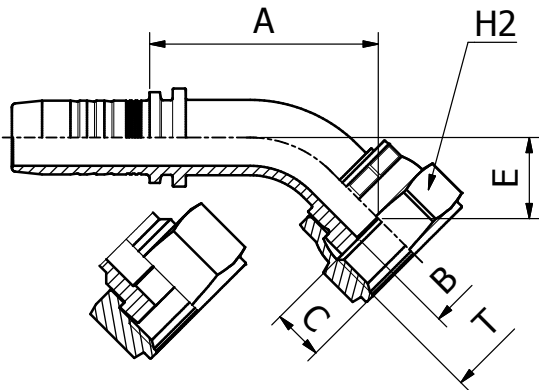

SAE STANDARD CONNECTIONS

M27411KR

**ORFS FEMALE
SAE J516 / ISO 12151-1 SHORT TYPE
(CRIMPED BACK-NUT)**

PART. REF.	HOSE BORE			Thread	DIMENSIONS mm						
	DN	Dash	inch		T	B	A	C	H1	H2	
M27411-04-04KR	6	- 4	1/4"	9/16" - 18	4.0	20.5	8.0	14.0	17.0		
M27411-06-06KR	10	- 6	3/8"	11/16" - 16	7.0	23.0	9.5	17.0	22.0		
M27411-08-08KR	12	- 8	1/2"	13/16" - 16	9.3	27.0	11.0	19.0	24.0		

FITTINGS 134

SAE STANDARD CONNECTIONS

M22441/M22443

**45° ORFS FEMALE SWEPT ELBOW
SAE J516 / ISO 12151-1**

PART. REF.	HOSE BORE			Thread	DIMENSIONS mm						
	DN	Dash	inch		T	B	A	C	E	H2	
M22441-08-06	12	- 8	1/2"	11/16" - 16	7.0	32.5	9.5	11.0	22.0		
M22441-12-10	19	- 12	3/4"	1" - 14	11.5	51.0	12.5	16.5	30.0		
M22441-16-12	25	- 16	1"	1.3/16" - 12	13.9	66.0	13.5	21.5	36.0		
M22443-04-04	6	- 4	1/4"	9/16" - 18	4.0	31.0	8.2	10.5	17.0		
M22443-04-06	6	- 4	1/4"	11/16" - 16	7.0	31.0	9.5	10.5	22.0		
M22443-05-06	8	- 5	5/16"	11/16" - 16	7.0	34.0	9.5	10.5	22.0		
M22443-06-06	10	- 6	3/8"	11/16" - 16	6.0	32.5	9.5	11.0	22.0		
M22443-06-08	10	- 6	3/8"	13/16" - 16	9.3	34.0	11.0	12.5	24.0		
M22443-08-08	12	- 8	1/2"	13/16" - 16	9.0	42.0	11.0	13.0	24.0		
M22443-08-10	12	- 8	1/2"	1" - 14	11.5	42.0	13.5	13.5	30.0		
M22443-08-12	12	- 8	1/2"	1.3/16" - 12	13.9	46.5	14.5	18.5	36.0		
M22443-10-10	16	- 10	5/8"	1" - 14	11.5	49.0	13.5	16.0	30.0		
M22443-10-12	16	- 10	5/8"	1.3/16" - 12	13.9	51.5	14.5	18.5	36.0		
M22443-12-12	19	- 12	3/4"	1.3/16" - 12	13.9	60.5	14.5	21.5	36.0		
M22443-12-16	19	- 12	3/4"	1.7/16" - 12	19.8	60.0	14.8	21.0	41.0		
M22443-16-16	25	- 16	1"	1.7/16" - 12	19.8	72.0	14.8	23.5	41.0		
M22443-16-20	25	- 16	1"	1.11/16" - 12	26.0	74.0	14.8	25.0	50.0		
M22443-20-20	31	- 20	1.1/4"	1.11/16" - 12	26.0	82.0	14.8	27.0	50.0		
M22443-24-24	38	- 24	1.1/2"	2" - 12	32.0	98.0	14.8	31.5	60.0		